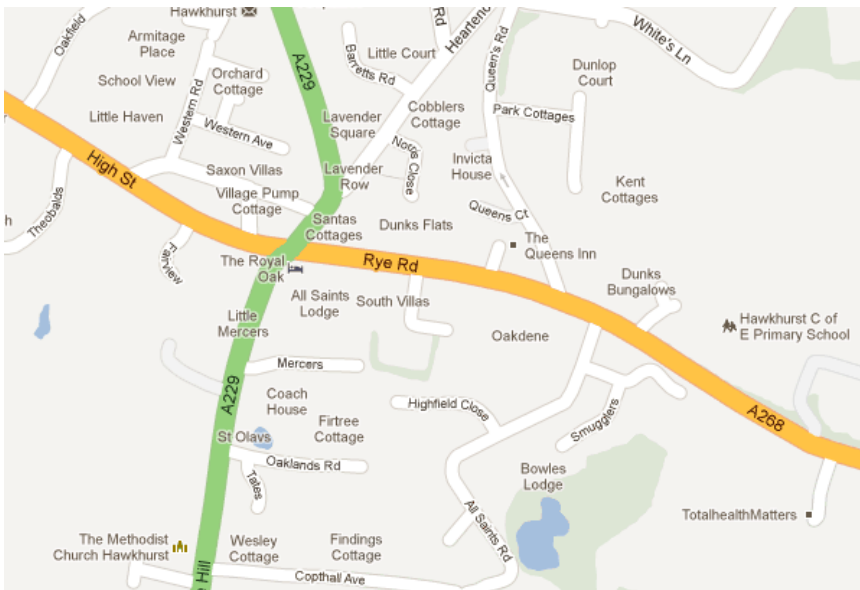

Directions to TotalHealthMatters!

TotalHealthMatters!
Hawkhurst
Kent TN18 5DA
Note that SatNav may take you 50 yards past our lane when coming from Hawkhurst towards Sandhurst.

TotalHealthMatters! Is on the A268 leaving Hawkhurst towards Sandhurst.

Turn right 100 yards after Tesco's down private lane signposted:
"TotalHealthMatters!"
& St Bridgets

Ample parking next to the clinic building.