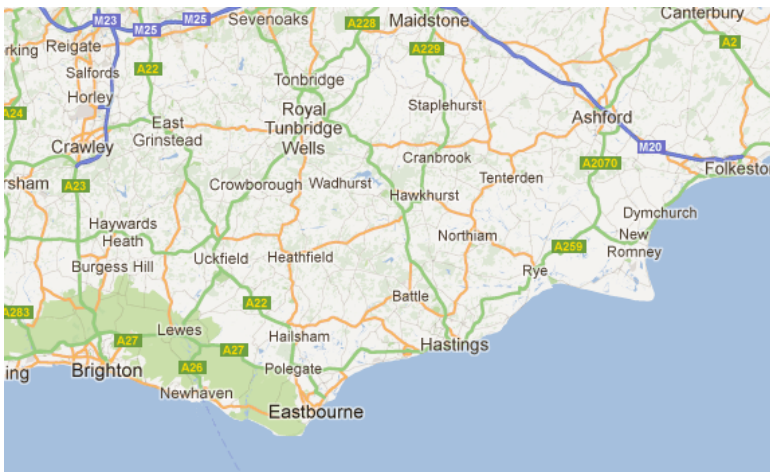

Directions to TotalHealthMatters!

TotalHealthMatters!
Hawkhurst
Kent TN18 5DA
Note that SatNav may take you 50 yards past our lane when coming from Hawkhurst towards Sandhurst.

TotalHealthMatters! Is on the A268 leaving Hawkhurst towards Sandhurst.

Turn right 100 yards after Tesco's down private lane signposted:
"TotalHealthMatters!"
& St Bridgets

Ample parking next to the clinic building.