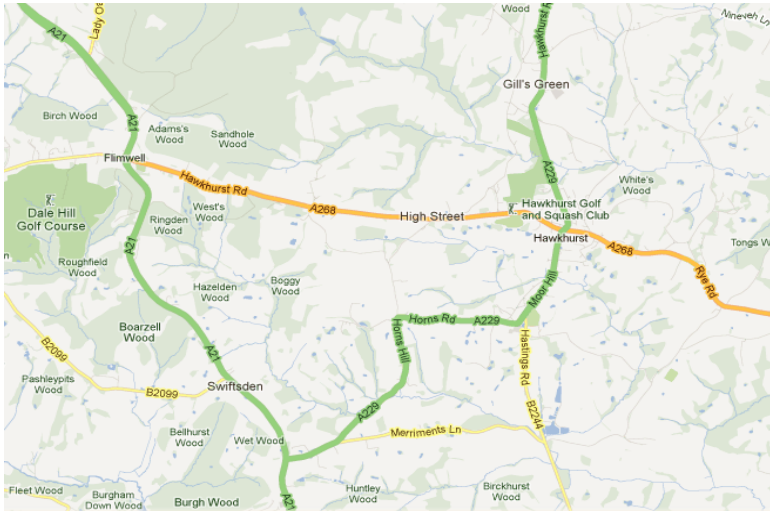

Directions to TotalHealthMatters!

TotalHealthMatters!
Hawkhurst
Kent TN18 5DA
Note that SatNav may take you 50 yards past our lane when coming from Hawkhurst towards Sandhurst.

TotalHealthMatters! Is on the A268 leaving Hawkhurst towards Sandhurst.

Turn right 100 yards after Tesco's down private lane signposted:
"TotalHealthMatters!"
& St Bridgets

Ample parking next to the clinic building.