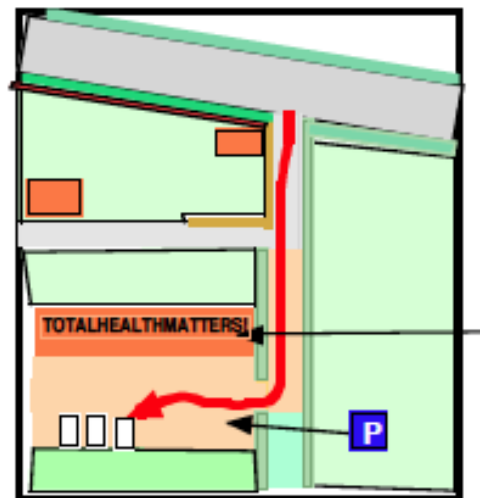

Directions to TotalHealthMatters!

TotalHealthMatters!
Hawkhurst
Kent TN18 5DA
Note that SatNav may take you 50 yards past our lane when coming from Hawkhurst towards Sandhurst.

TotalHealthMatters! Is on the A268 leaving Hawkhurst towards Sandhurst.

Turn right 100 yards after Tesco's down private lane signposted:
"TotalHealthMatters!"
& St Bridgets

Ample parking next to the clinic building.